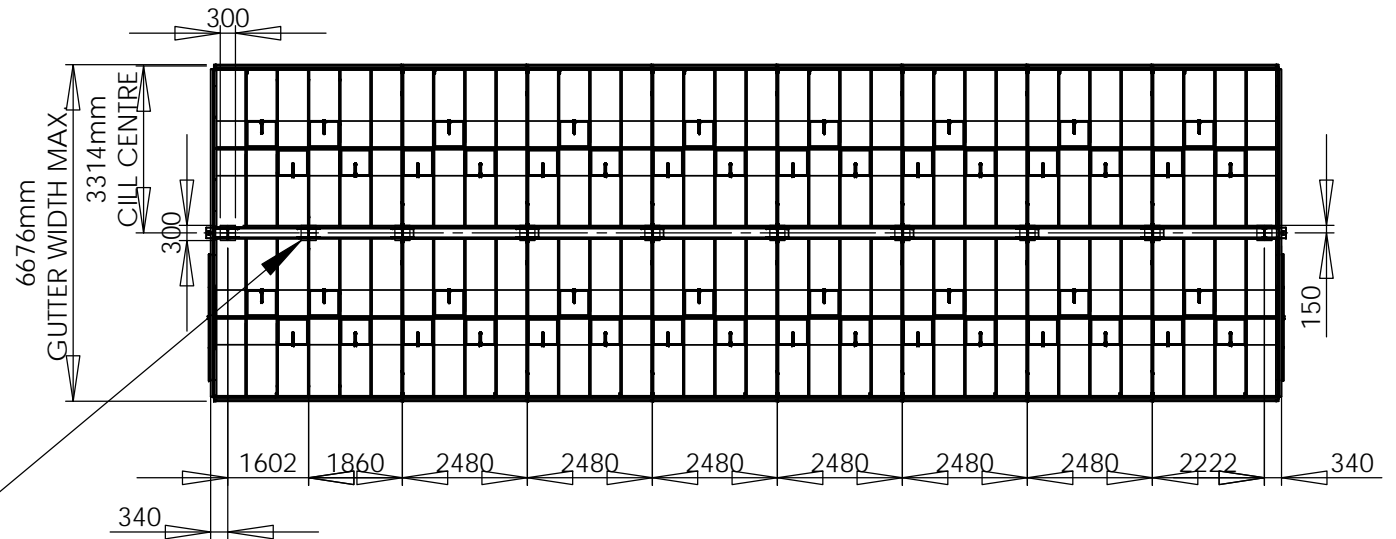

A

0 1000mm
SCALE: 1:150

21 X 68 REACH ROSETTE TWINS PAN